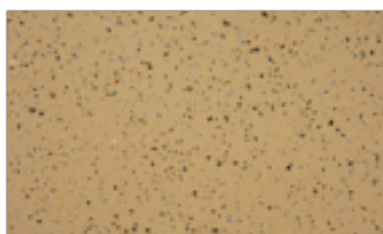

## GROUND FINISH

Steel Grey

Graphite

Zinc Grey

Light Portland Grey

Mid Portland Grey

Charcoal

Sandstone White

Chalk White

Limestone White

Hessian

Caramel

Bitter Chocolate

ALL THE IMAGES IN THIS COLOUR CHART SHOULD BE SEEN AS GUIDES RATHER THAN AN ABSOLUTE REPLICATION OF THE FINISHED SURFACE COLOUR.