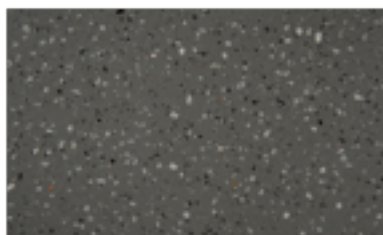

## GROUND FINISH

Steel Grey

Graphite

Zinc Grey

Light Portland Grey

Mid Portland Grey

Charcoal

Sandstone White

Chalk White

Limestone White

Hessian

Caramel

Bitter Chocolate

ALL THE IMAGES IN THIS COLOUR CHART SHOULD BE SEEN AS GUIDES RATHER THAN AN ABSOLUTE REPLICATION OF THE FINISHED SURFACE COLOUR.