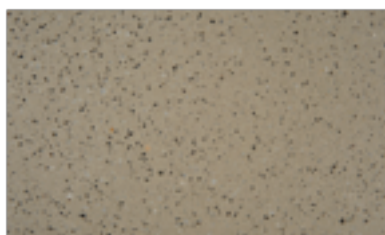

## GROUND FINISH

Steel Grey

Graphite

Zinc Grey

Light Portland Grey

Mid Portland Grey

Charcoal

Sandstone White

Chalk White

Limestone White

Hessian

Caramel

Bitter Chocolate

ALL THE IMAGES IN THIS COLOUR CHART SHOULD BE SEEN AS GUIDES RATHER THAN AN ABSOLUTE REPLICATION OF THE FINISHED SURFACE COLOUR.